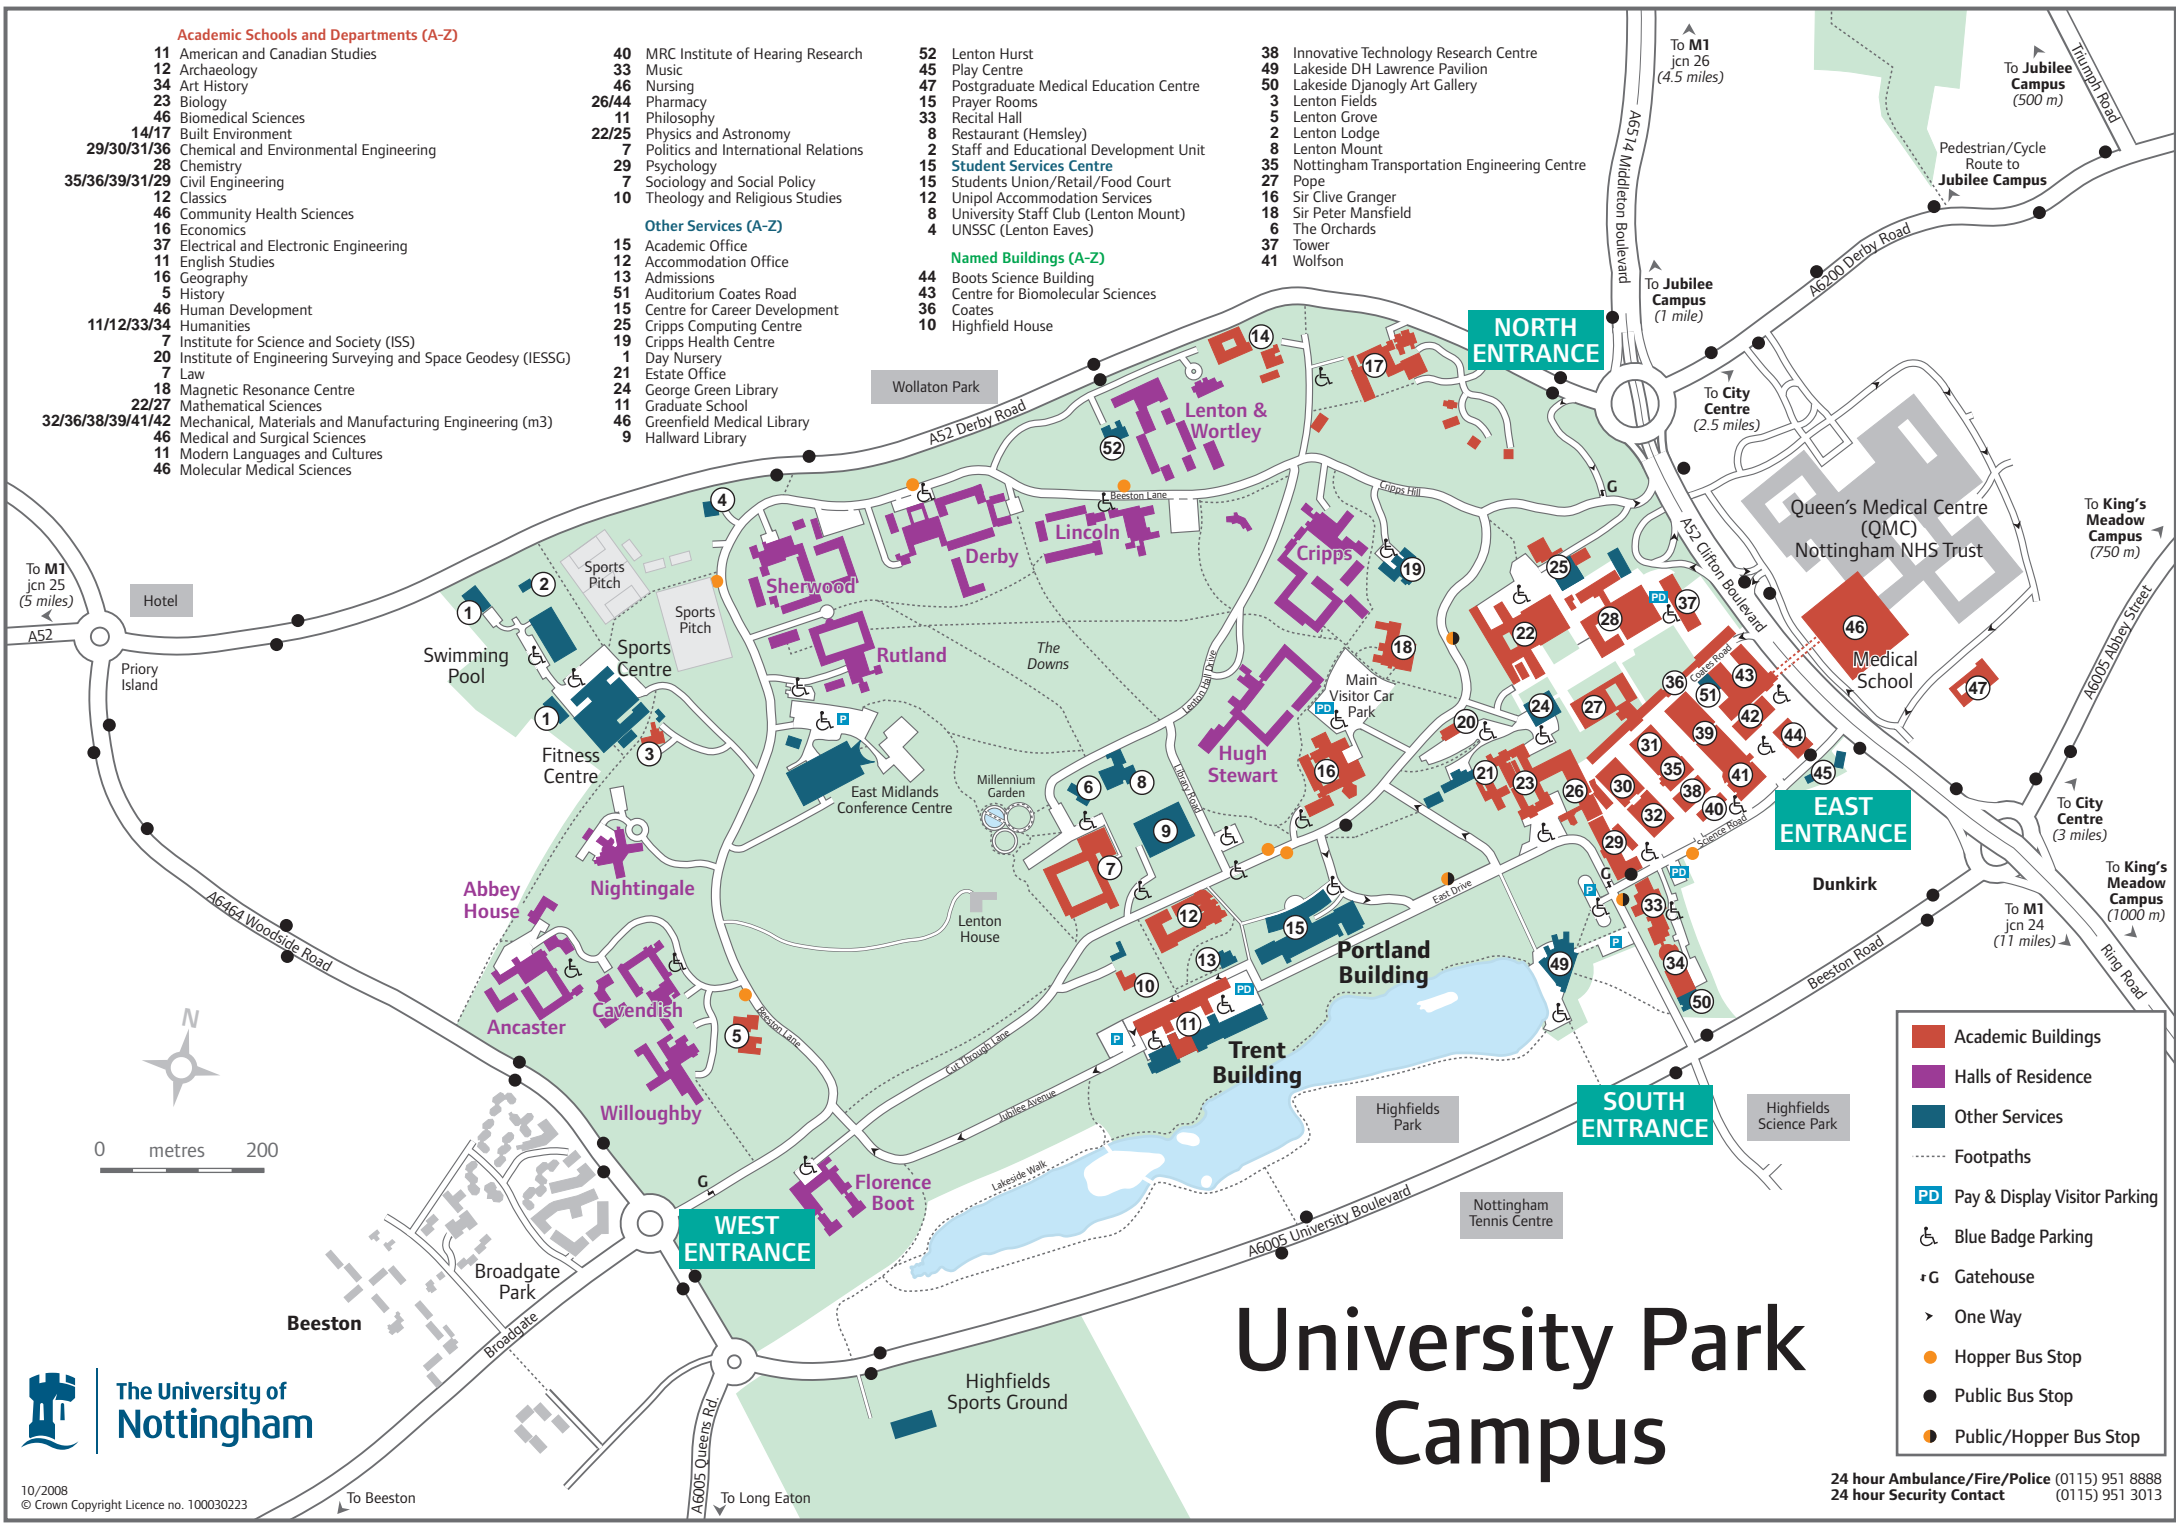

Other Services (A-Z)

- 15 Academic Office
- 12 Accommodation Office
- 13 Admissions
- 51 Auditorium Coates Road
- 15 Centre for Career Development
- 25 Cripps Computing Centre
- 19 Cripps Health Centre
- 1 Day Nursery
- 21 Estate Office
- 24 George Green Library
- 11 Graduate School
- 46 Greenfield Medical Library
- 9 Hallward Library

Named Buildings (A-Z)

- 44 Boots Science Building
- 43 Centre for Biomolecular Sciences
- 36 Coates
- 10 Highfield House

- 38 Innovative Technology Research Centre
- 49 Lakeside DH Lawrence Pavilion
- 50 Lakeside Djanogly Art Gallery
- 3 Lenton Fields
- 5 Lenton Grove
- 2 Lenton Lodge
- 8 Lenton Mount
- 35 Nottingham Transportation Engineering Centre
- 27 Pope
- 16 Sir Clive Granger
- 18 Sir Peter Mansfield
- 6 The Orchards
- 37 Tower
- 41 Wolfson

University Park Campus

- Academic Buildings
- Halls of Residence
- Other Services
- ⋯ Footpaths
- PD Pay & Display Visitor Parking
- ♿ Blue Badge Parking
- G Gatehouse
- One Way
- Hopper Bus Stop
- Public Bus Stop
- Public/Hopper Bus Stop