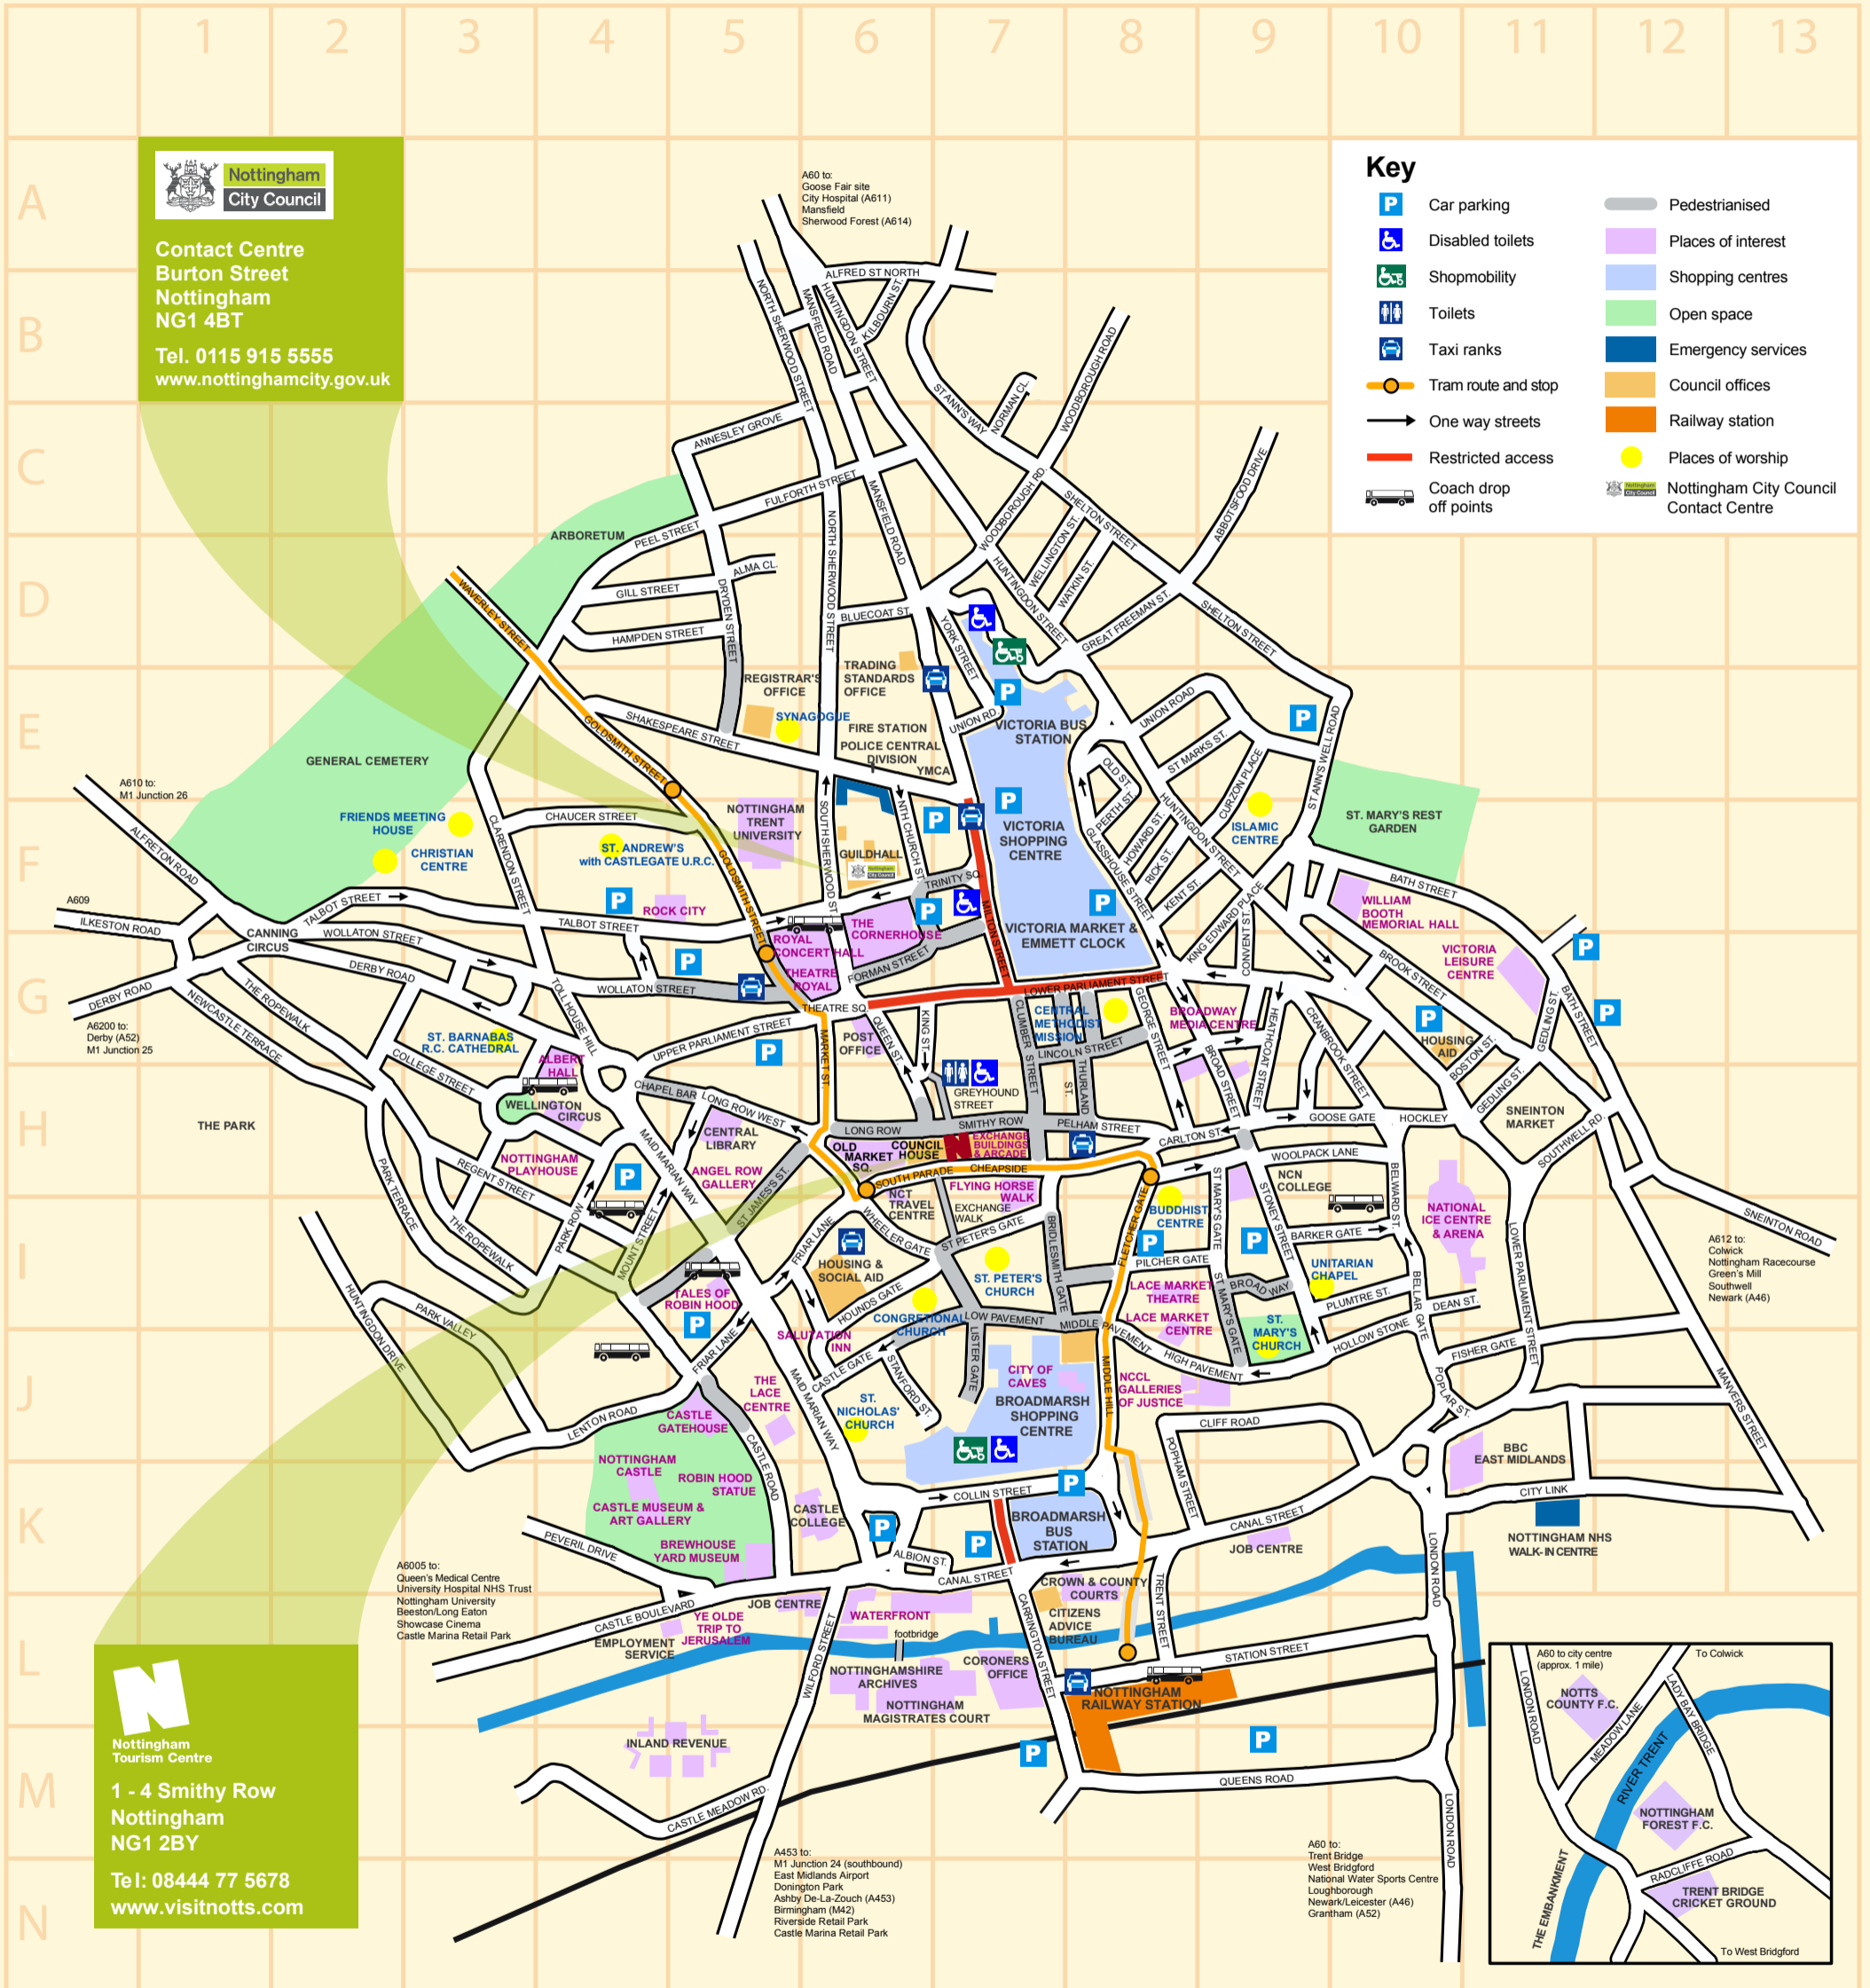

# Nottingham

welcome to

**Nottingham City Council**

Contact Centre  
 Burton Street  
 Nottingham  
 NG1 4BT  
 Tel. 0115 915 5555  
 www.nottinghamcity.gov.uk

- Key**
- Car parking
  - Disabled toilets
  - Shopmobility
  - Toilets
  - Taxi ranks
  - Tram route and stop
  - One way streets
  - Restricted access
  - Coach drop off points
  - Pedestrianised
  - Places of interest
  - Shopping centres
  - Open space
  - Emergency services
  - Council offices
  - Railway station
  - Places of worship
  - Nottingham City Council Contact Centre

**Nottingham Tourism Centre**

1 - 4 Smithy Row  
 Nottingham  
 NG1 2BY  
 Tel: 08444 77 5678  
 www.visitnotts.com

This map is reproduced from Ordnance Survey material with the permission of Ordnance Survey on behalf of the Controller of Her Majesty's Stationery Office © Crown copyright. Unauthorised reproduction infringes Crown copyright and may lead to prosecution or civil proceedings. 100019317. 2007.